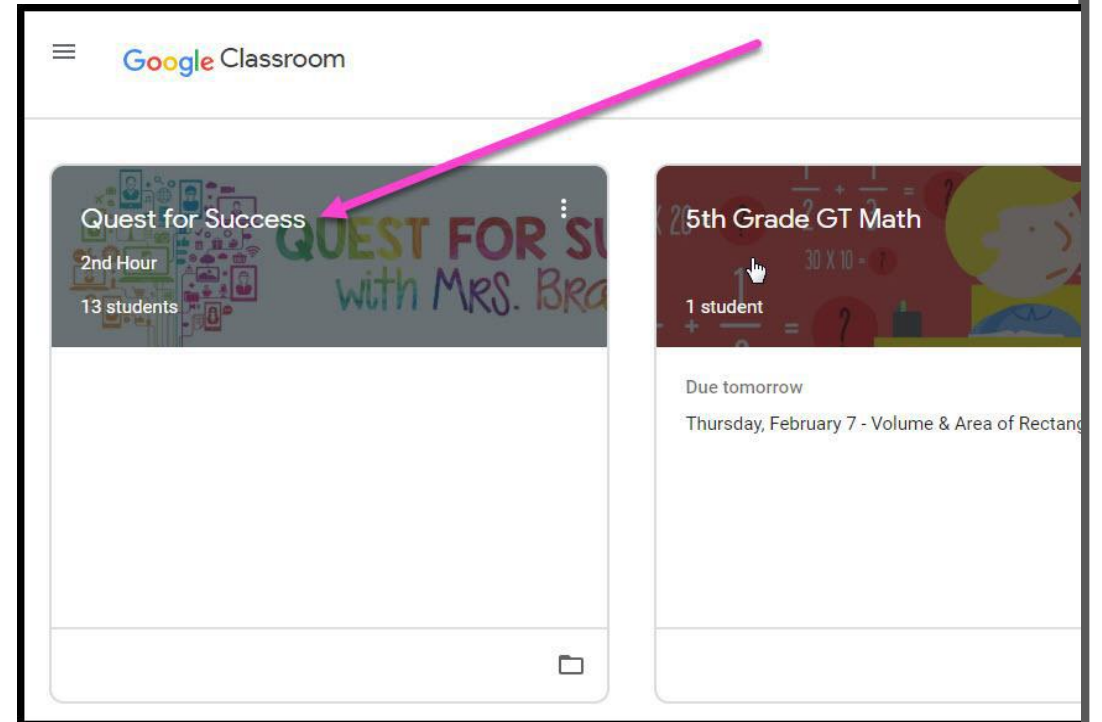

Navigating Classroom

1

Click on the waffle button and then the [Google Classroom](#) icon.

Navigating Classroom

2

Click on the class you wish to view.

Navigating Classroom

 = High Interest for Parents

3

Page tools
(Left side)

The screenshot shows a Classroom page for '3rd hour Science'. At the top, there is a navigation bar with a menu icon (1), the class name (2), and tabs for 'Stream' (3), 'Classwork' (4), and 'People' (5). On the right side of the navigation bar are a waffle button (6) and a profile picture (7). The main content area features a header with the class name and a background image of tools. Below the header is an 'Upcoming' section (8) with a 'View all' link. To the right of the 'Upcoming' section is a text input field for sharing updates. Below the input field is a section for class updates (9) with a 'See when new assignments are posted' option.