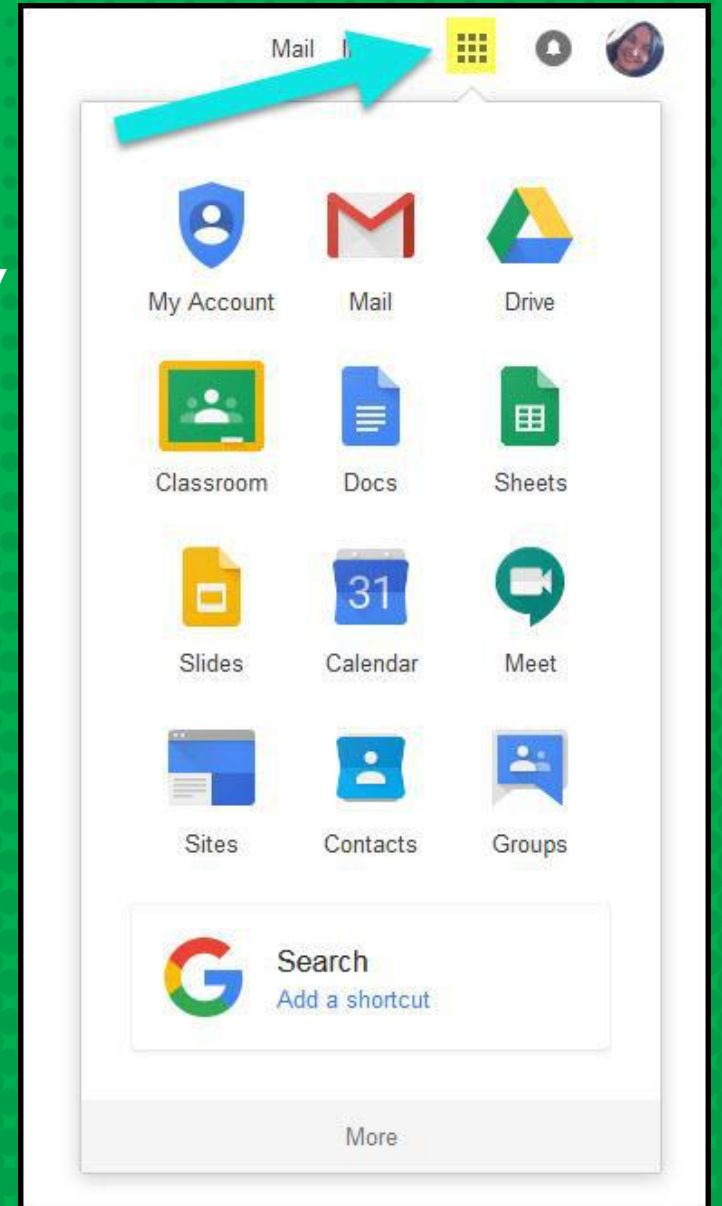

Type in your child's
Google Email address
& click "next."

Getting Started

The screenshot shows a Google account login interface. At the top left is the Google logo. Below it, the text "Hi Tanya" is displayed, followed by the email address "bratton@opsb.info" and a small downward arrow. A text input field is labeled "Enter your password" and is currently empty. Below the input field, there is a link for "Forgot password?". To the right of the input field is a blue button labeled "NEXT". A red arrow points from a red-bordered box containing the text "Click on Next" to the "NEXT" button.

5

Type in your
PASSWORD
& click "next."

NOW YOU'LL SEE

that you are signed in to
your Google Apps for
Education account!

GOOGLE SUITE

Click on the 9 squares (Waffle/Rubik's Cube) icon in the top right hand corner to see the Google Suite of Products!