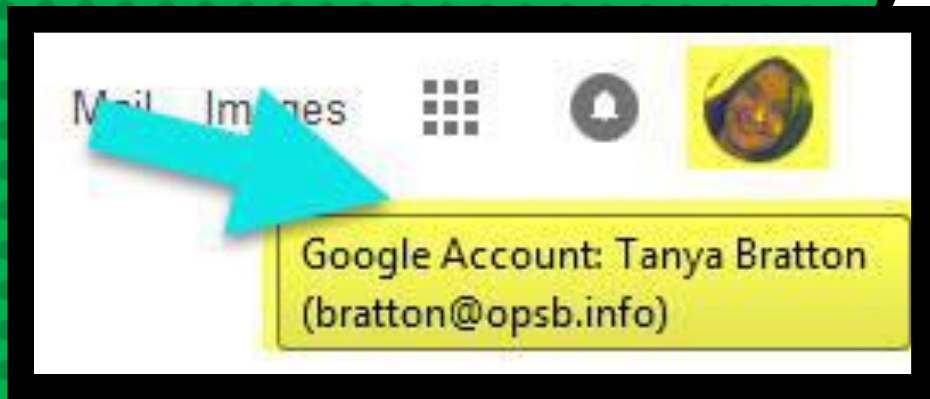

NOW YOU'LL SEE

that you are signed in to
your Google Apps for
Education account!