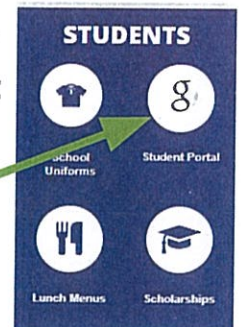

Student Login Access Info.:

Step 1: Access the NPS student portal at www.nps.k12.nj.us

Step 2: On the NPS web page, select "Students" and click on the Student Portal link